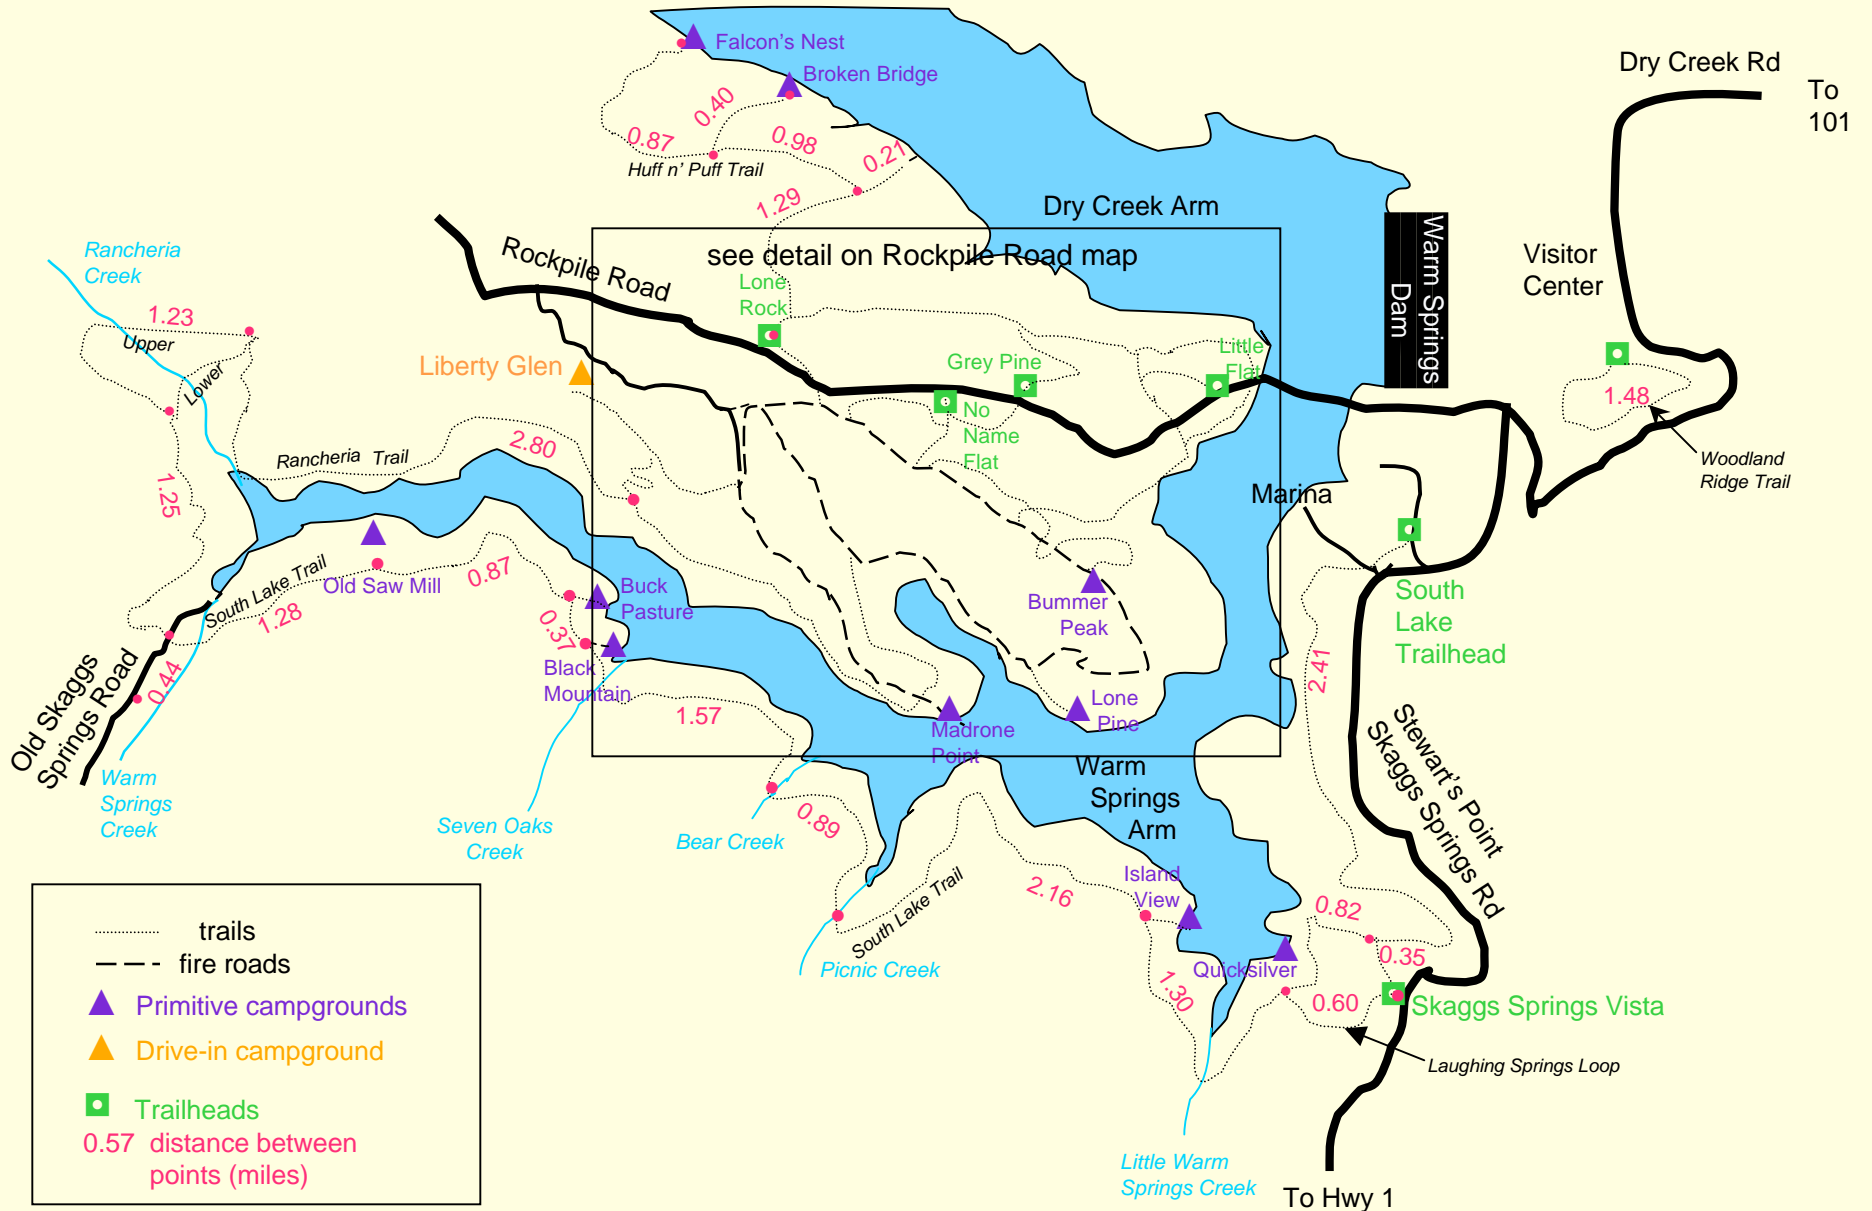

Lake Sonoma Trail Map

.....	trails
---	fire roads
▲	Primitive campgrounds
▲	Drive-in campground
■	Trailheads
0.57	distance between points (miles)